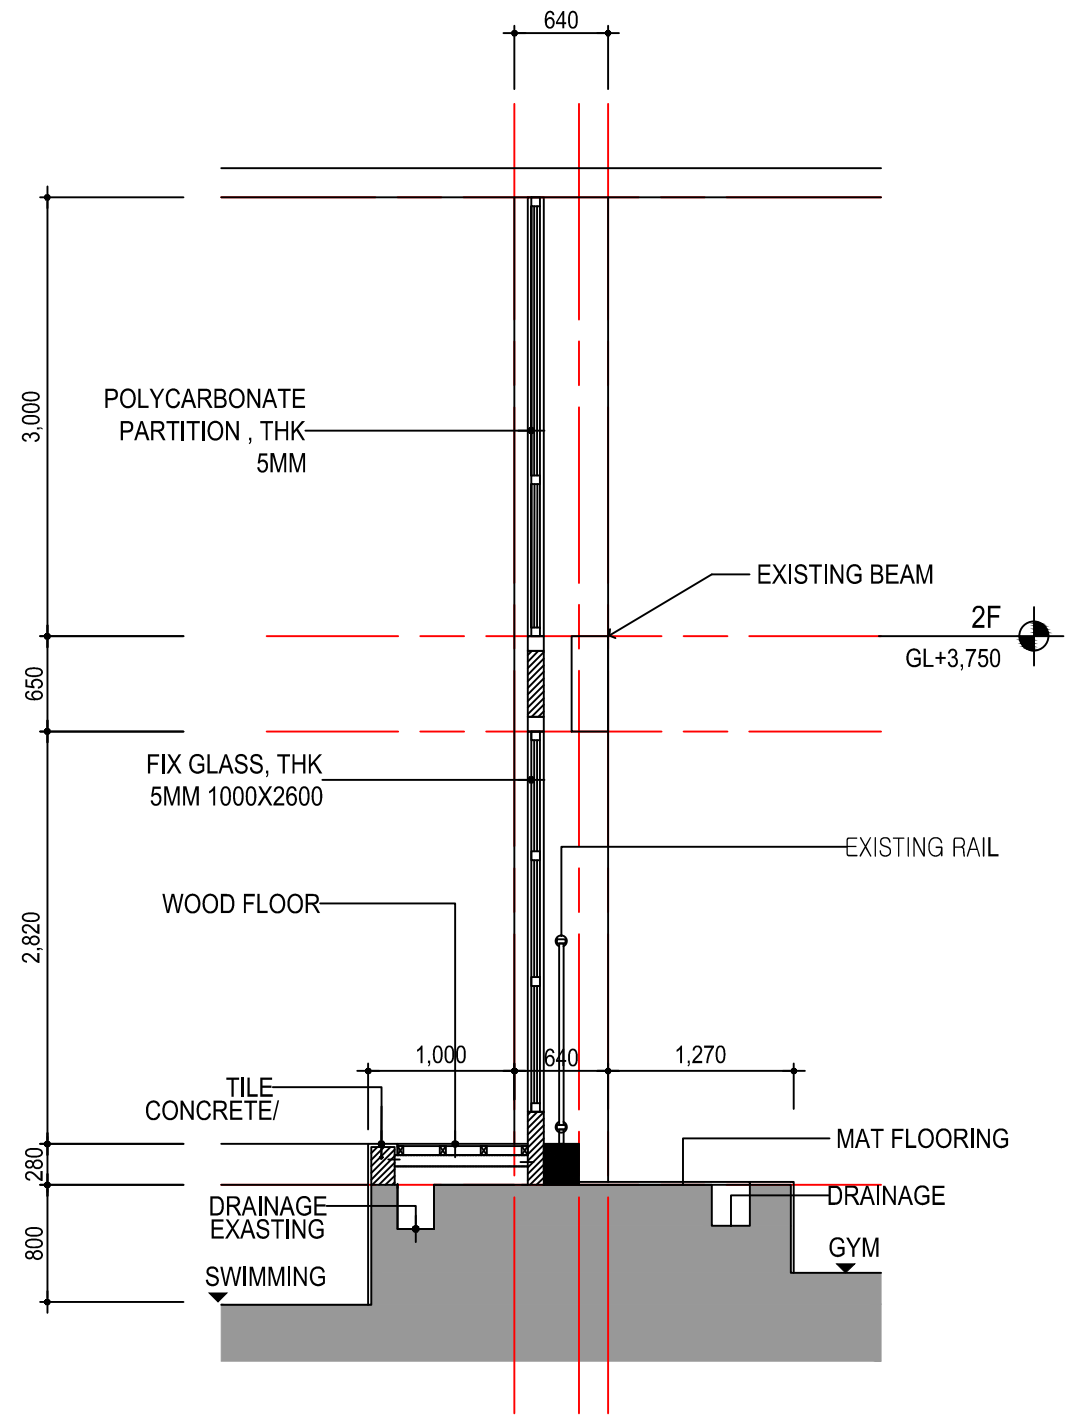

Hanoi Korean School

(Environment improvement)

1 1ST FLOOR PLAN
SCALE : 1/100

1 2ND FLOOR PLAN
 SCALE : 1/100

5 SECTION A-A

SCALE : 1/50