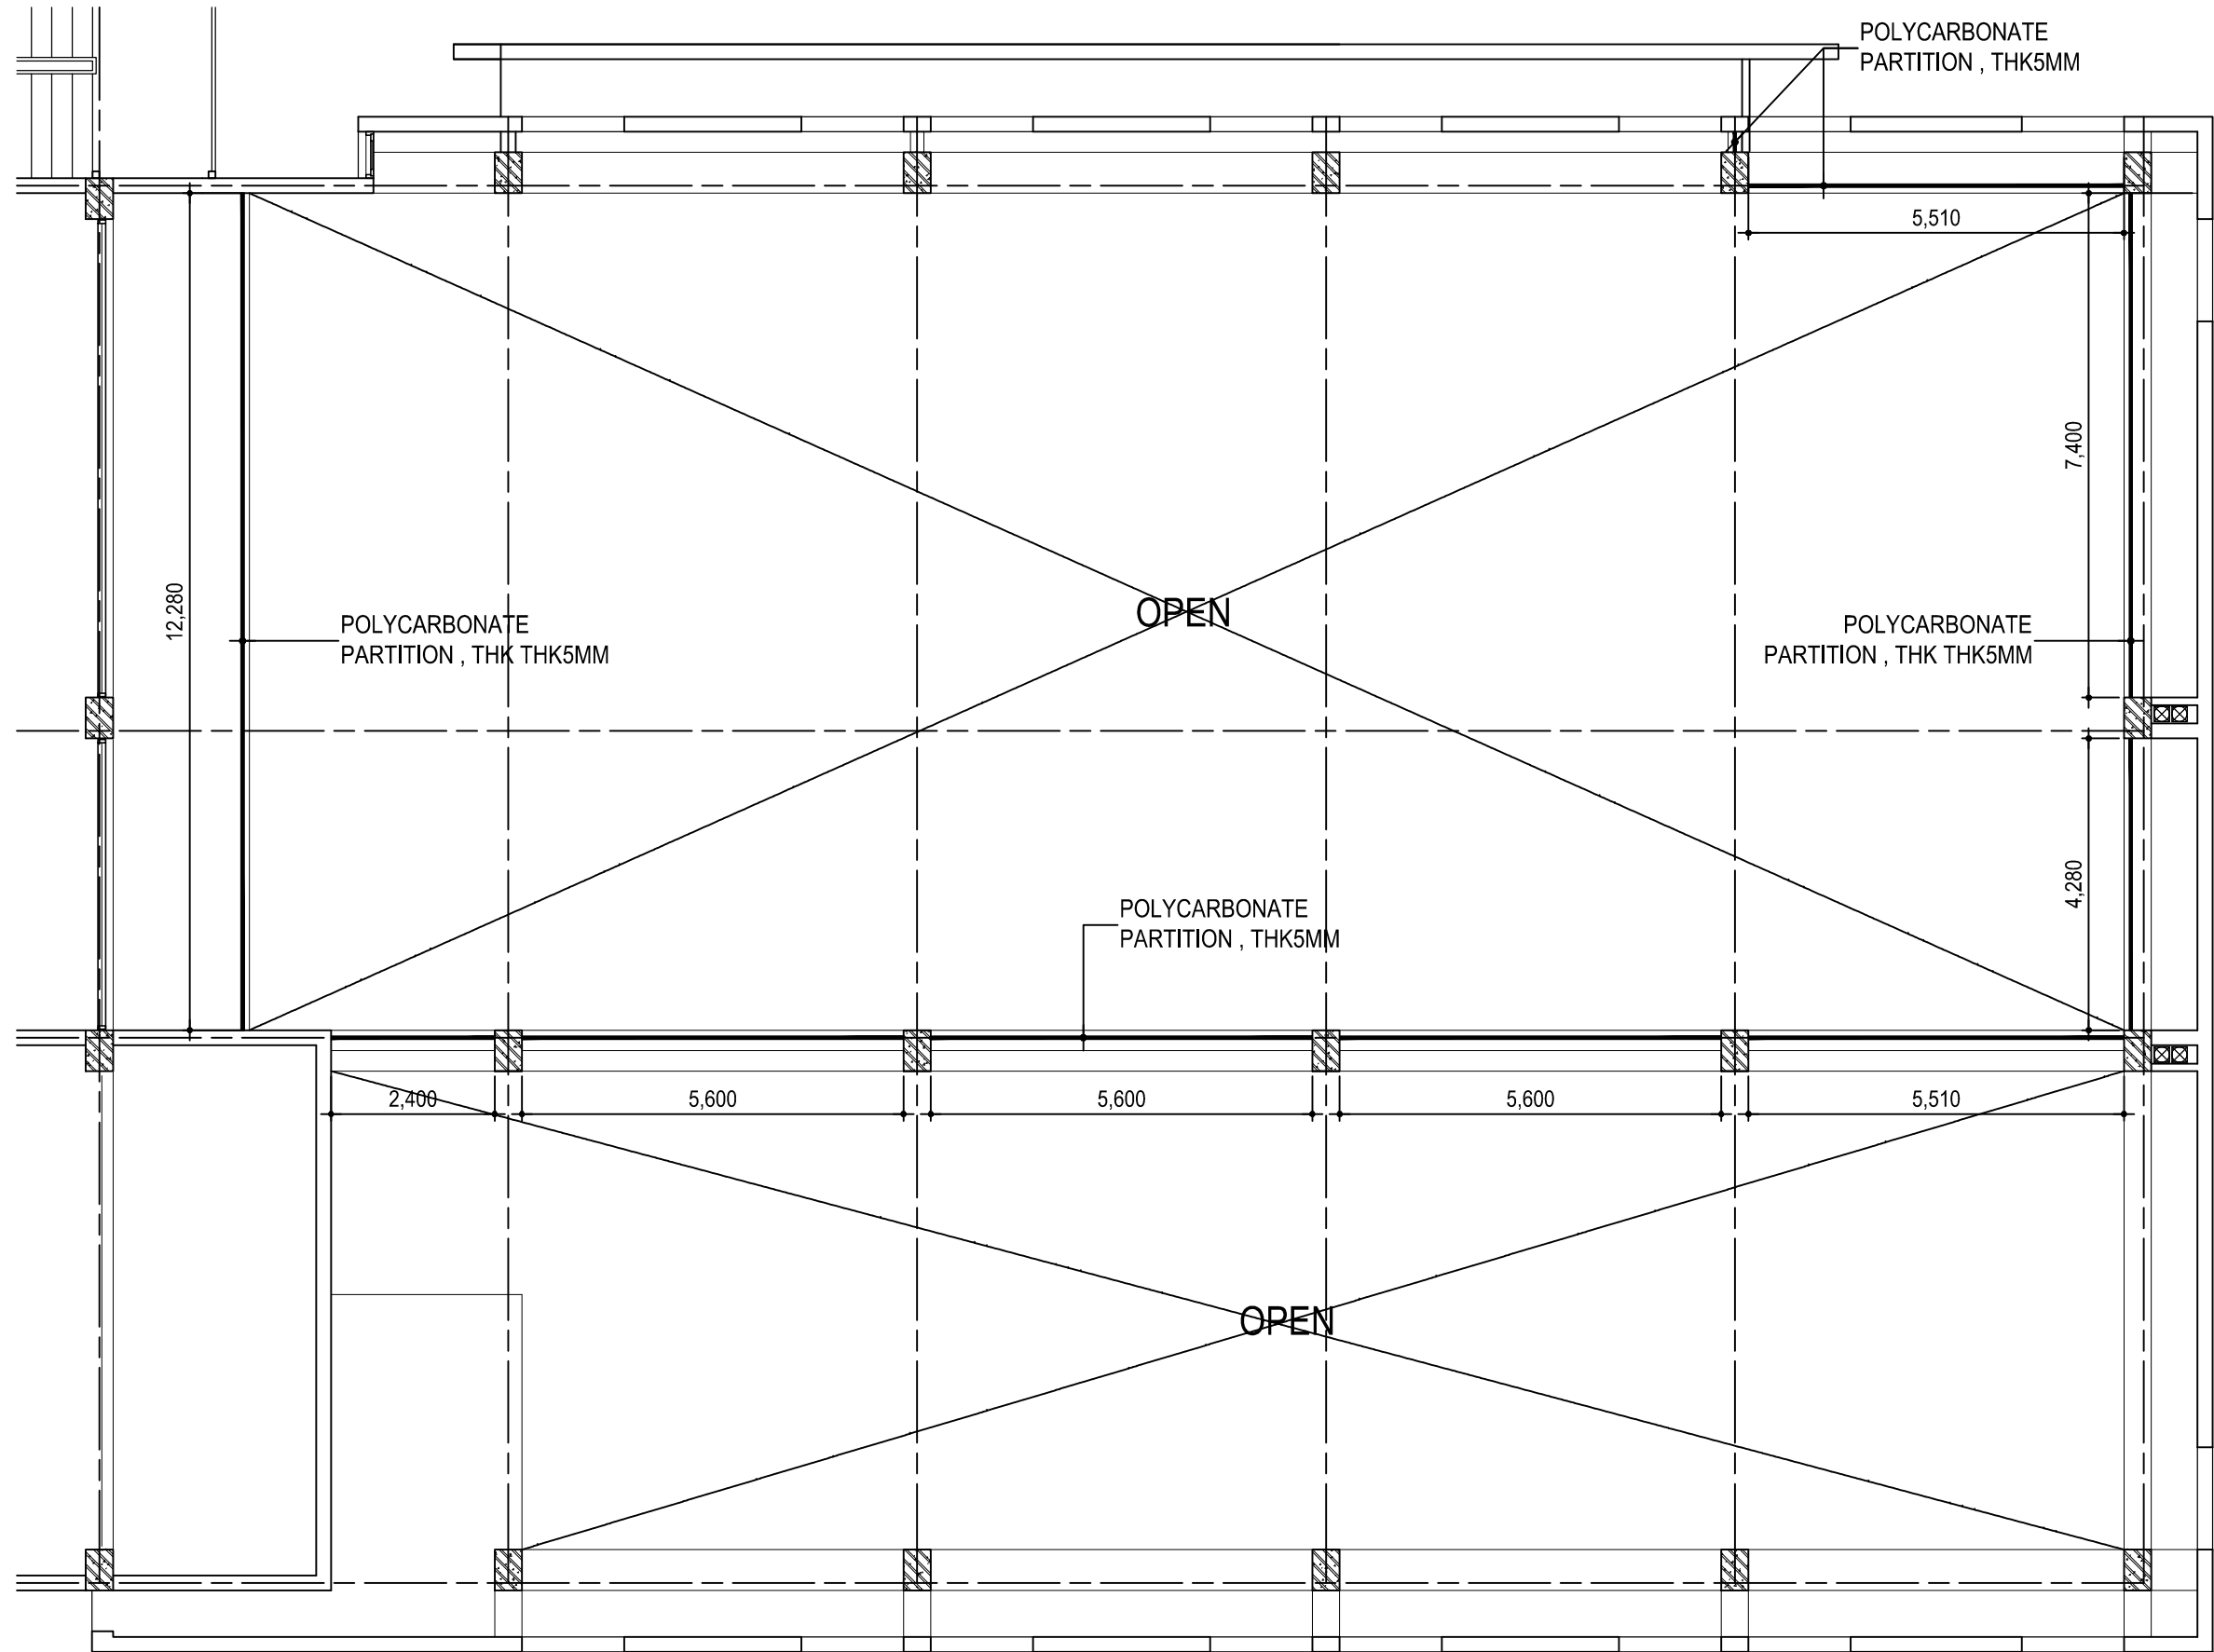

Hanoi Korean School

(Environment improvement)

1 1ST FLOOR PLAN
SCALE : 1/100

1 2ND FLOOR PLAN
 SCALE : 1/100

5 SECTION A-A

SCALE : 1/50